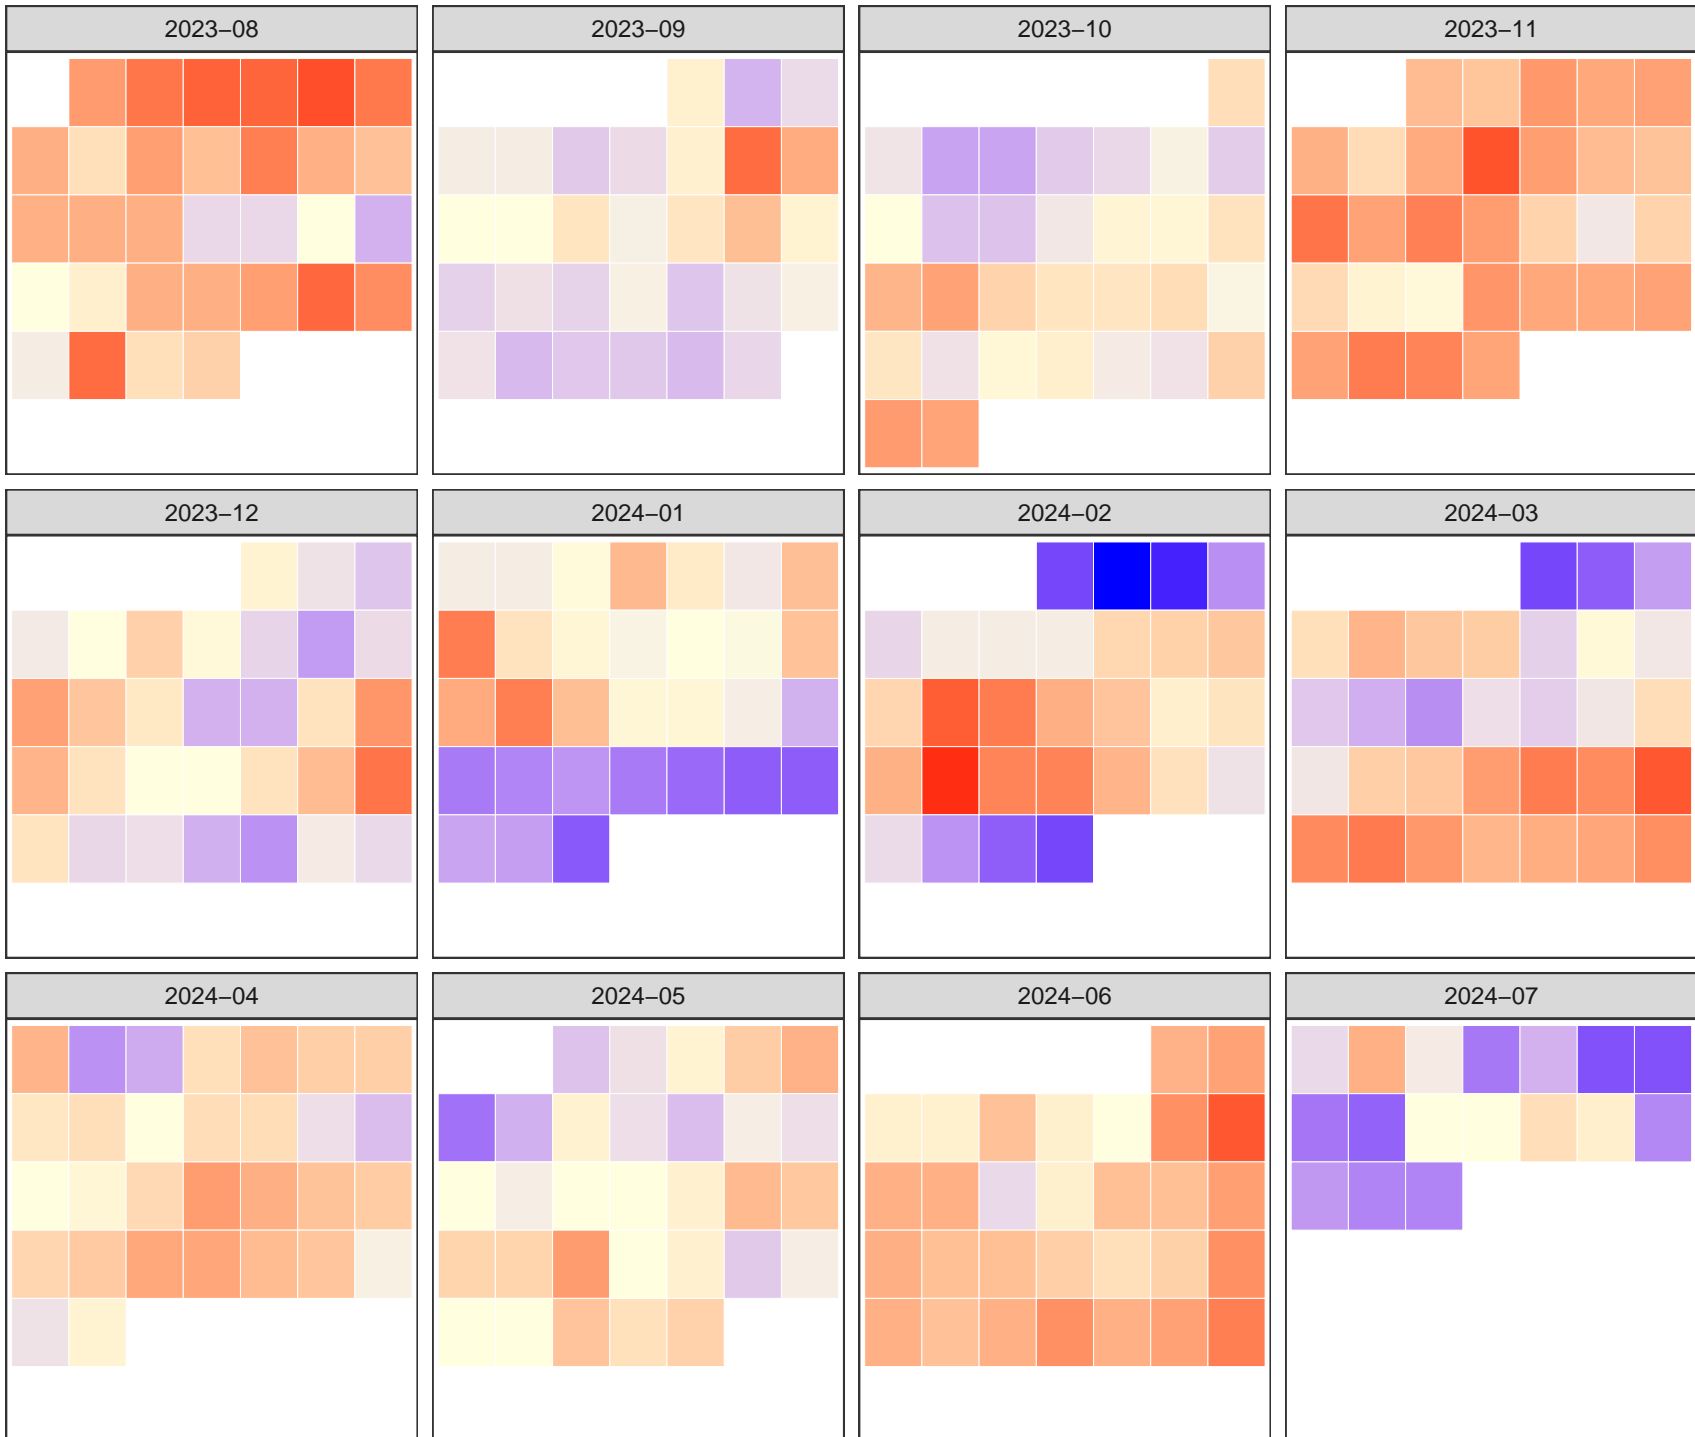

Normalized temperature anomaly, Fairbanks Airport, Last twelve months

Normalized anomaly (stddev)